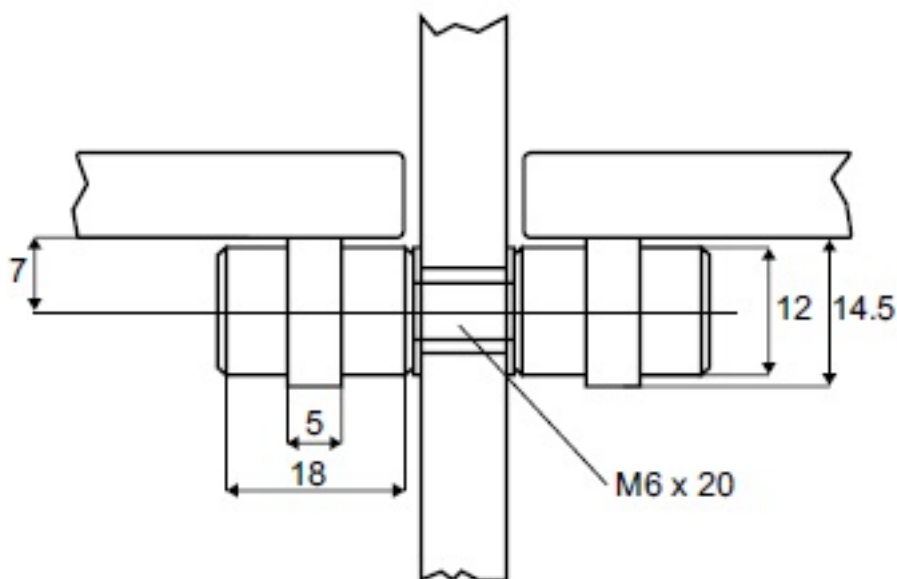

PRODUCT SHEET

Description:

Glass Shelf Support "Double", Brass, NPL,W/2 Washers+Tube In Transparent Plastic

Item number:

22.02.116-1

Units	Box	Carton	HS Code	Barcode
Pcs.	250	500	8302420090	 5704866078788

SISO A/S